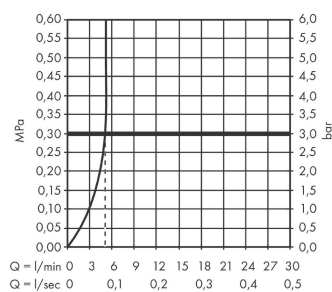

Talis E

Single lever basin mixer 110 without waste set

Surfaces: **Matt White** Article Number: **71712700**

Description

product features

- ComfortZone 110
- projection 112 mm
- maximum flow rate at 3 bar: 5 l/min
- ceramic cartridge
- temperature limitation adjustable
- suitable for continuous flow water heaters
- connection type: G 3/8 connections
- connection dimension: DN15

Technology

Design awards

Product image

Scale drawing

Flowchart

Talis E
Single lever basin mixer 110 without waste set
 Surfaces: **Matt White** Article Number: **71712700**

Exploded Drawing

Year of production: >06/20