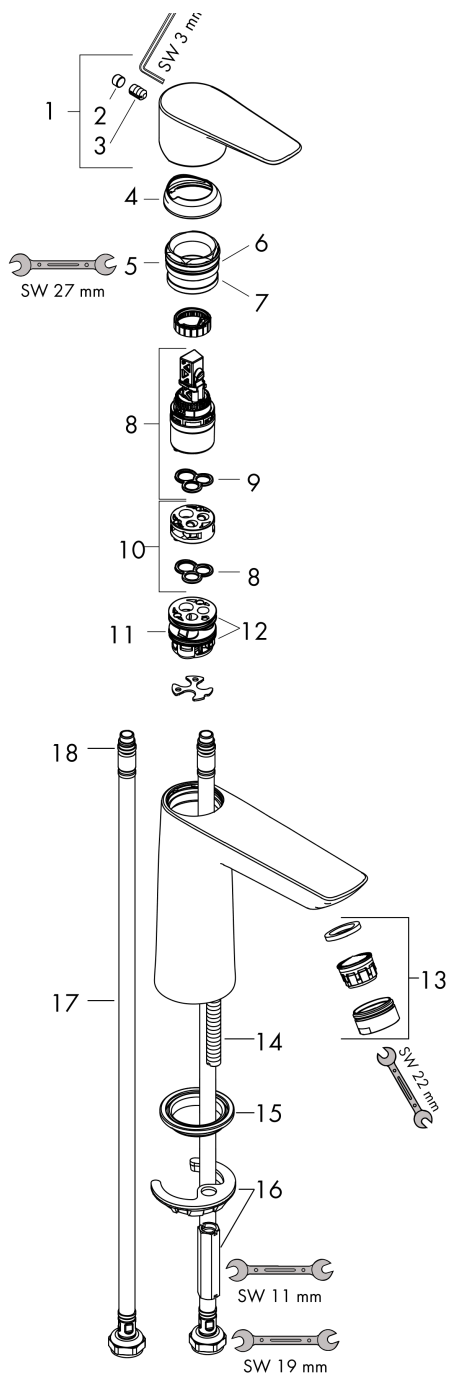

Talis E

Single lever basin mixer 110 without waste set

Surfaces: **Matt White** Article Number: **71712700**

Description

product features

- ComfortZone 110
- projection 112 mm
- maximum flow rate at 3 bar: 5 l/min
- ceramic cartridge
- temperature limitation adjustable
- suitable for continuous flow water heaters
- connection type: G 3/8 connections
- connection dimension: DN15

Technology

Design awards

Product image

Scale drawing

Flowchart

Talis E
Single lever basin mixer 110 without waste set
 Surfaces: **Matt White** Article Number: **71712700**

Exploded Drawing

Year of production: >06/20

Talis E

Single lever basin mixer 110 without waste set

Surfaces: **Matt White** Article Number: **71712700**

Spare part list

Year of production: >06/20

Pos.	Description	Article Number	Price	PU
1	handle	92687700	-	1
2	screw cover	95704000	-	1
3	hollow set screw M6x10 DIN 916	96029000	-	1
4	flange	92625700	-	1
5	nut	92689000	-	1
6	O-ring 25x1,5	98146000	-	1
7	O-ring 27x1,5	92527000	-	1
8	cartridge, assy	97685000	-	1
9	seal	98865000	-	1
10	adapter for cartridge	92628000	-	1
11	adapter for cartridge	98866000	-	1
12	O-ring 23x2	98398000	-	1
13	aerator M24x1 (5 l/min)	13185700	-	1
14	screw M8 x 68	97736000	-	1
15	seal	97608000	-	1
16	fixing set	96016000	-	1
17	connection hose 450 mm M8x0,75 G3/8	97206000	-	1
18	O-ring 7x1,5	98422000	-	1