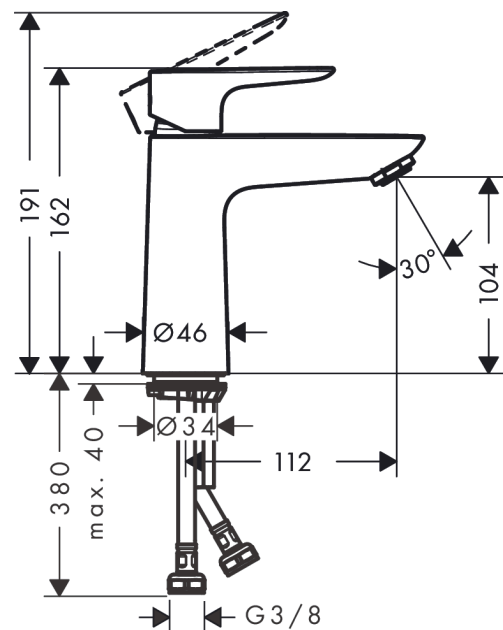

Talis E

Single lever basin mixer 110 without waste set

Surfaces: **Matt White** Article Number: **71712700**

Description

product features

- ComfortZone 110
- projection 112 mm
- maximum flow rate at 3 bar: 5 l/min
- ceramic cartridge
- temperature limitation adjustable
- suitable for continuous flow water heaters
- connection type: G 3/8 connections
- connection dimension: DN15

Technology

Design awards

Product image

Scale drawing

Flowchart

Talis E
Single lever basin mixer 110 without waste set
 Surfaces: **Matt White** Article Number: **71712700**

Exploded Drawing

Year of production: >06/20

Talis E

Single lever basin mixer 110 without waste set

Surfaces: **Matt White** Article Number: **71712700**

Spare part list

Year of production: >06/20

Pos.	Description	Article Number	Price	PU
1	handle	92687700	-	1
2	screw cover	95704000	-	1
3	hollow set screw M6x10 DIN 916	96029000	-	1
4	flange	92625700	-	1
5	nut	92689000	-	1
6	O-ring 25x1,5	98146000	-	1
7	O-ring 27x1,5	92527000	-	1
8	cartridge, assy	97685000	-	1
9	seal	98865000	-	1
10	adapter for cartridge	92628000	-	1
11	adapter for cartridge	98866000	-	1
12	O-ring 23x2	98398000	-	1
13	aerator M24x1 (5 l/min)	13185700	-	1
14	screw M8 x 68	97736000	-	1
15	seal	97608000	-	1
16	fixing set	96016000	-	1
17	connection hose 450 mm M8x0,75 G3/8	97206000	-	1
18	O-ring 7x1,5	98422000	-	1